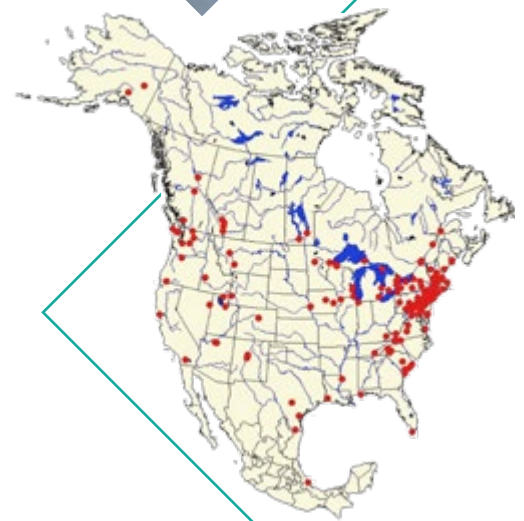

DISCOVER the magic of MIGRATION

with the
**Hawk
Migration
Association of
North America
(HMANA)**

DISCOVER

- A spectacular wildlife migration near you.
- “Big days,” when seeing 1,000+ hawks is possible!
- Exciting Citizen Science for raptor research & education.

Discover HMANA

(Hawk Migration Association of North America)

- World’s largest raptor migration monitoring network.
- 200+ spring and fall watch sites in 5 countries.
- A not-for-profit, membership organization for everyone with a passion for hawks and migration.

Enjoy HMANA Membership Benefits

- HawkCount
  - World’s largest raptor migration monitoring database.
  - Guide to each migration watch site, including timing charts and species records.
- *Hawk Migration Studies* journal and e-newsletter.
- Raptor Population Index (RPI) reports and more...

Visit HMANA.org to:

- Find hawk watch sites near you.
- Learn where & when to look for migrating hawks.
- Join our growing community of hawk watchers, all with a passion for raptors.
- Support raptor conservation with your HMANA membership or donation.

**North American Raptor
Migration Monitoring Sites**

*See other side to learn
about a site near you!*

TURN YOUR PASSION INTO POWER: visit HMANA.org today!